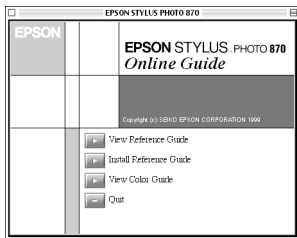

For Macintosh

1. Double-click the **Online Guide** folder in the EPSON window.
2. Double-click **EPSON STYLUS PHOTO 870**. The dialog box on the right appears.
3. Click the appropriate **View** button to open the guide of your choice.

To install the Reference Guide on your hard disk, click **Install Reference Guide** and follow the on-screen instructions. When the installation is complete, a **View Reference Guide** icon appears in the EPSON folder. Double-click the icon to open the guide.

Note:

If your hard disk does not have enough space to install the Reference Guide, view it directly from the CD.