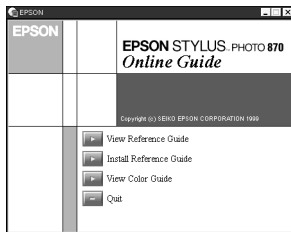

Opening the Online Guides

For Windows

1. Double-click **Online Guide** from the Installer dialog box.
2. Click the appropriate **View** button to open the guide of your choice

To install the Reference Guide on your hard disk, click **Install Reference Guide** and follow the on-screen instructions. When the installation is complete, a **ESP870 Guide** icon appears in the EPSON folder. Double-click the icon to open the guide.

Note:

If your hard disk does not have enough space to install the Reference Guide, view it directly from the CD.