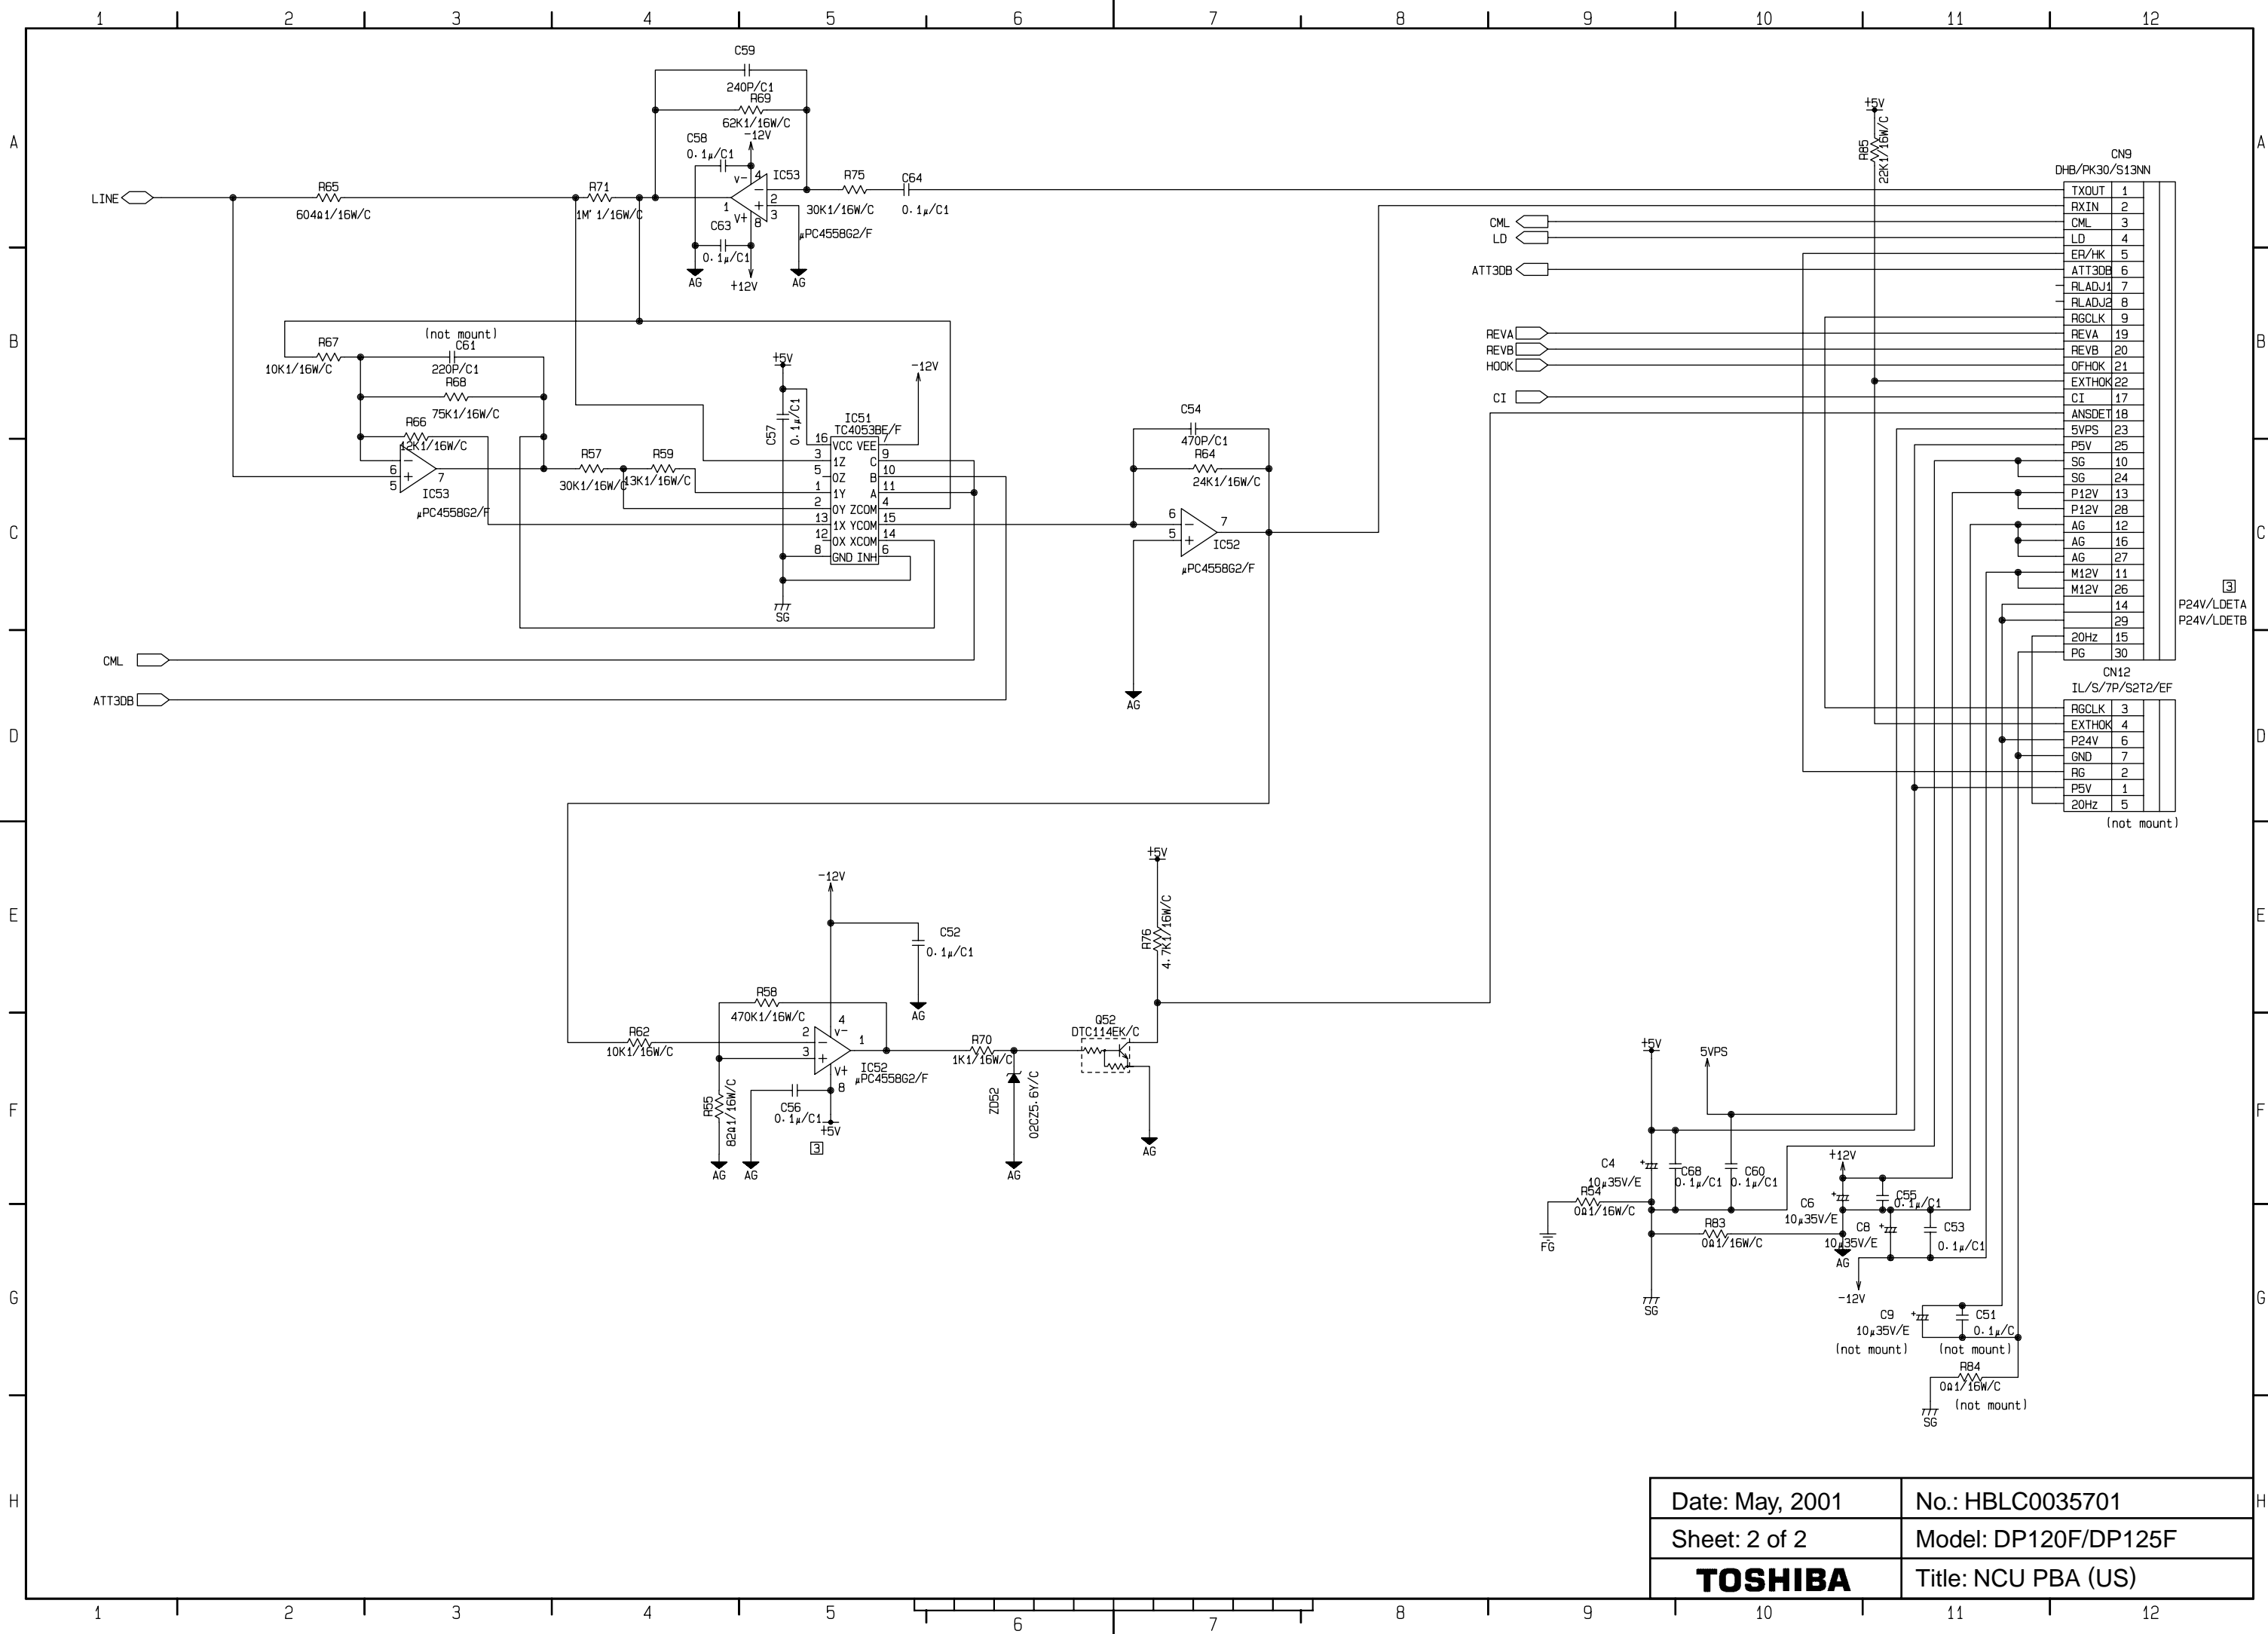

Date: May, 2001	No.: HBLC0035701
Sheet: 1 of 2	Model: DP120F/DP125F
TOSHIBA	Title: NCU PBA (US)

Date: May, 2001	No.: HBLC0035701
Sheet: 2 of 2	Model: DP120F/DP125F
TOSHIBA	Title: NCU PBA (US)