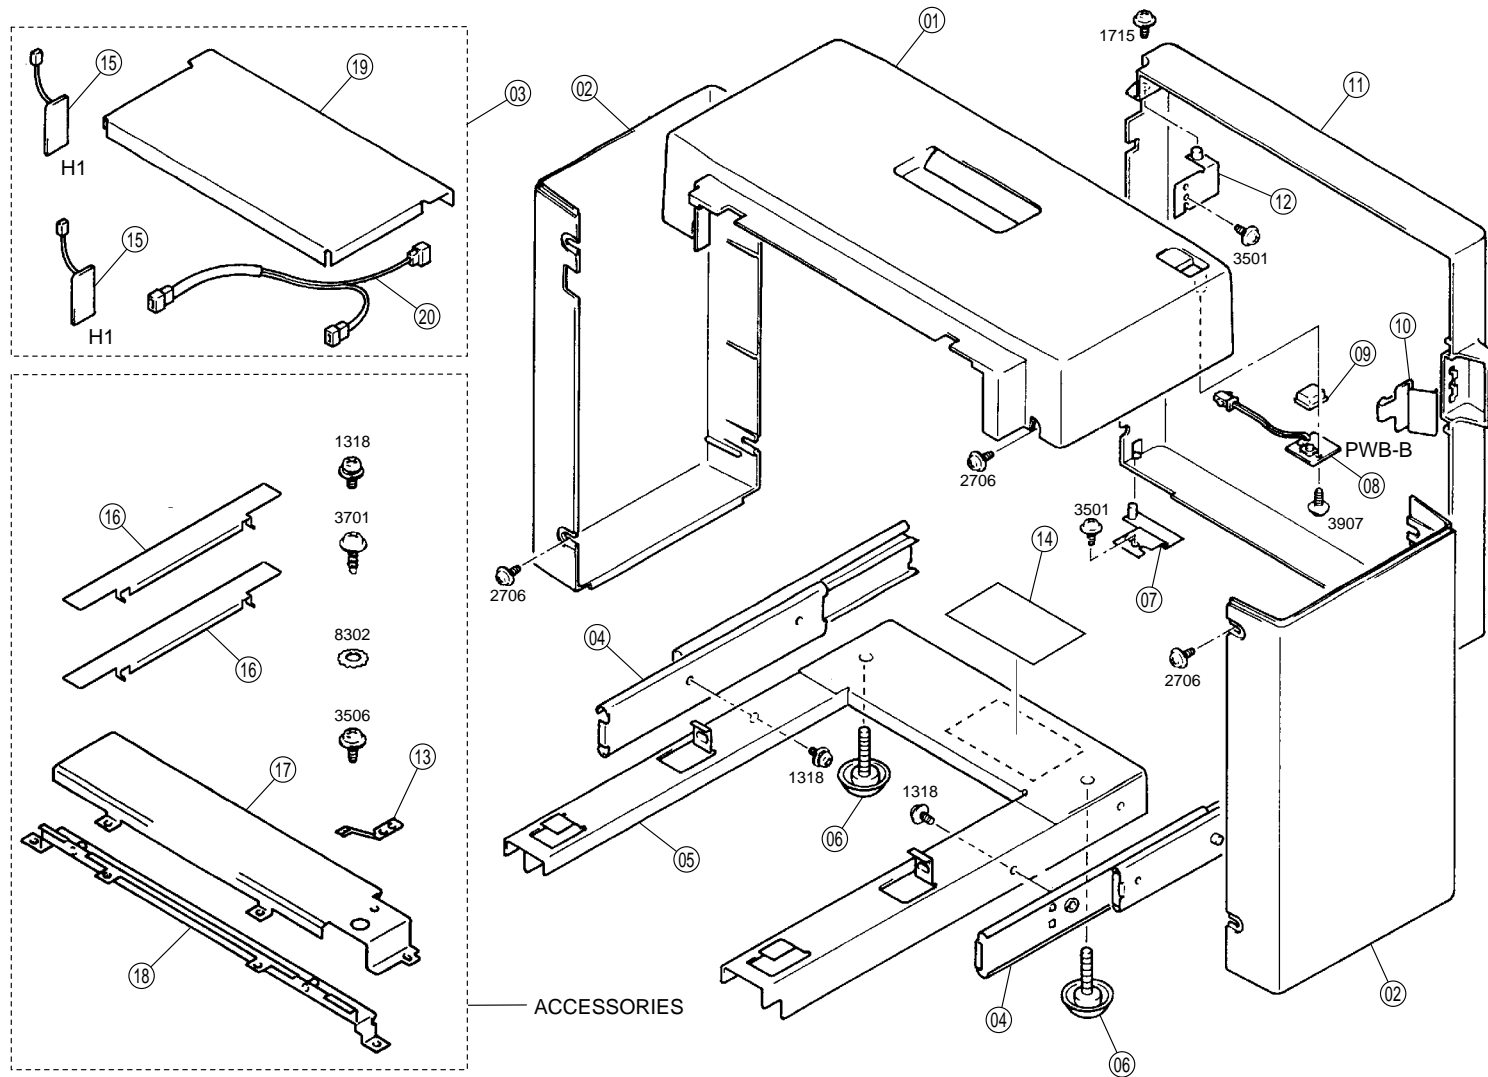

C-303

PARTS MANUAL

MINOLTA

AREA CHART

AREA No.	AREA	(JAPAN)	AREA No.	AREA	(JAPAN)
1000	JAPAN	○			
2000	EXCEPT JAPAN				

We recommend that you cross out from your Parts Manuals those parts numbers which do not apply to your area so that no error is made when ordering parts.

CONTENTS

1. HOUSING.....	1
2. FRAME	3
3. PAPER TRANSPORT SECTION	5
4. SCREWS AND WASHERS	7
5. NUMERICAL INDEX	8

NOTE: Most of the parts for this machine are used in common with C-301,C-302. There fore, the Commonly Used Parts List has been omitted from this parts manual. Those parts having 4483 for the four leftmost digits of their part number are parts that are unique to this machine. Parts having a different number for the four leftmost digits of their part number are parts that are used in common with the C-301,C-302

INDEX	PART NO.	PART NAME	QTY	AREA	REMARKS	INDEX	PART NO.	PART NAME	QTY	AREA	REMARKS
01AA	4431-1401-04	TOP COVER	1								
02AA	4431-1402-01	SIDE COVER	2								
*03AA	4483-0901-01	HEATER KIT	1	1000							
*03BA	4483-0901-01	HEATER KIT	1	2000	OPTION						
04AA	4431-7605-01	RAIL	2								
05AA	4431-0154-03	SUPPORT	1								
06AA	4421-7607-01	ADJUSTING BOLT	2								
07AA	4431-0202-03	HINGE	1								
08AA	1285-0102-12	PW BOARD-B	1		DESCENT (PWB-B)						
09AA	4449-4201-02	BUTTON	1								
10AA	1230-3201-02	LOCK RELEASE LEVER	1								
11AA	4431-1403-03	DOOR	1								
12AA	4431-0201-03	HINGE	1								
13AA	1285-3043-02	GROUND PLATE	1								
14AA	4431-7313-01	LABEL JAM REMOVAL	1								
*15AA	9352-6610-21	HEATER	2	1000	DEHUM (H1)						
*15BA	9352-6610-21	HEATER	2	2000	OPTION (H1)						
16AA	4431-0161-01	PLATE	2								
17AA	4421-7501-01	GUIDE PLATE	1								
18AA	4421-0209-13	GUIDE PLATE	1								
*19AA	4431-7801-02	COVER	1	1000							
*19BA	4431-7801-02	COVER	1	2000	OPTION						
*20AA	4431-6802-01	HARNESS	1	1000							
*20BA	4431-6802-01	HARNESS	1	2000	OPTION						