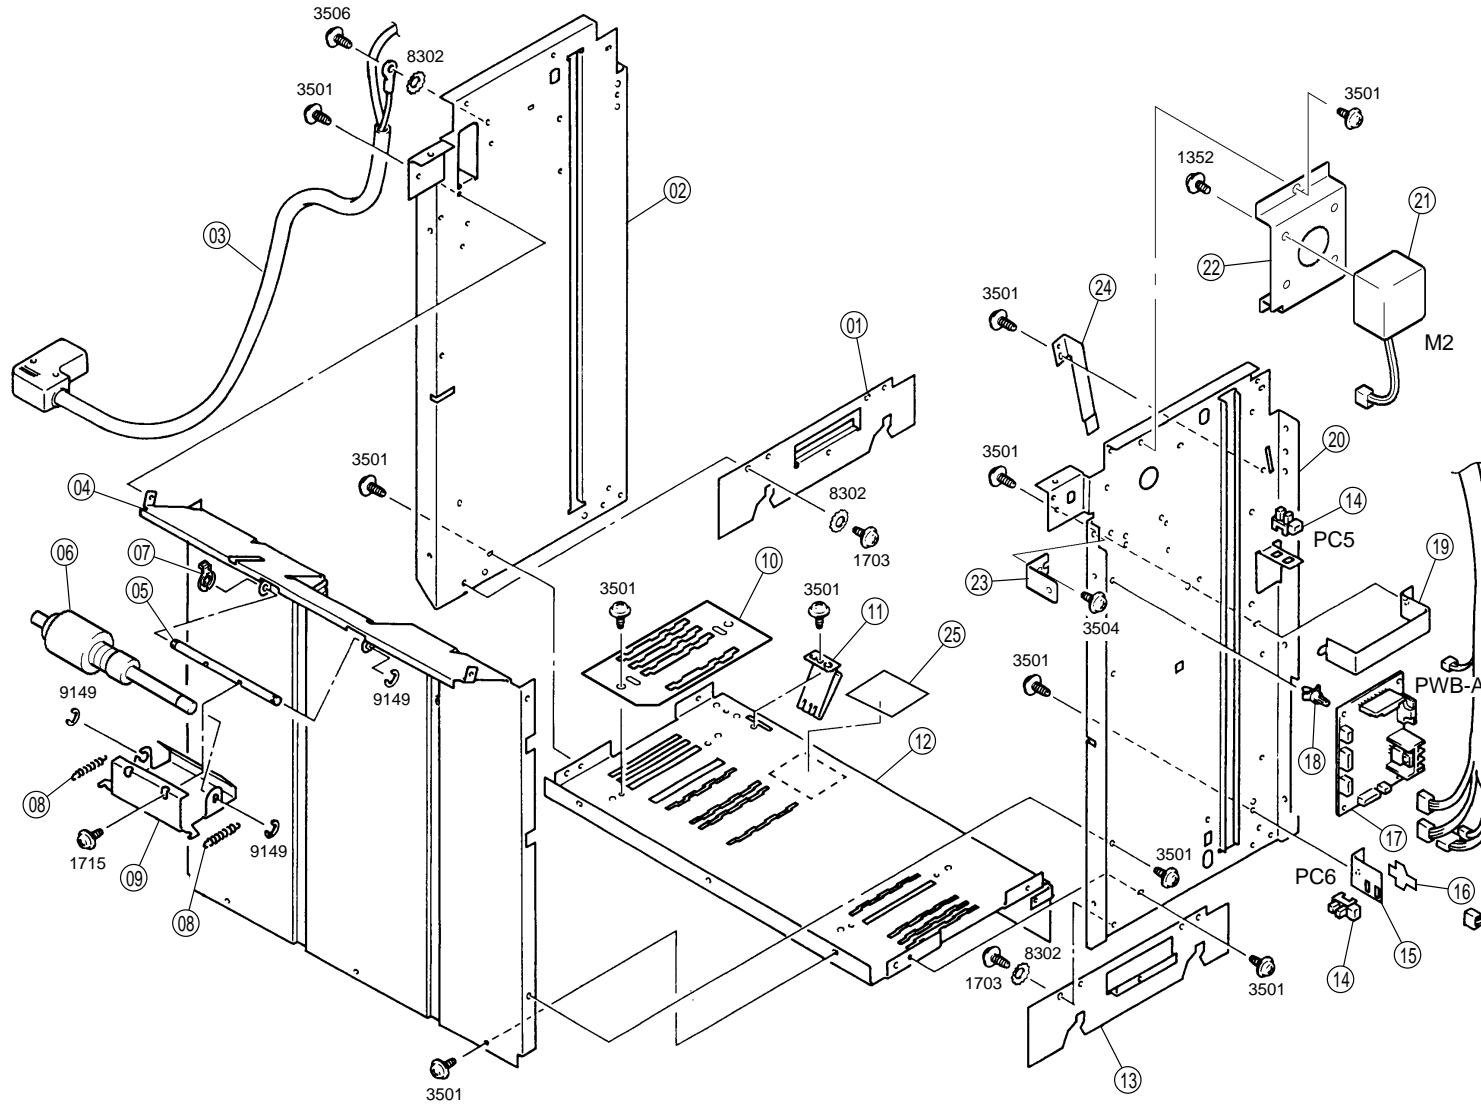

C-303

PARTS MANUAL

MINOLTA

AREA CHART

AREA No.	AREA	(JAPAN)	AREA No.	AREA	(JAPAN)
1000	JAPAN	○			
2000	EXCEPT JAPAN				

We recommend that you cross out from your Parts Manuals those parts numbers which do not apply to your area so that no error is made when ordering parts.

CONTENTS

1. HOUSING.....	1
2. FRAME	3
3. PAPER TRANSPORT SECTION	5
4. SCREWS AND WASHERS	7
5. NUMERICAL INDEX	8

NOTE: Most of the parts for this machine are used in common with C-301,C-302. There fore, the Commonly Used Parts List has been omitted from this parts manual. Those parts having 4483 for the four leftmost digits of their part number are parts that are unique to this machine. Parts having a different number for the four leftmost digits of their part number are parts that are used in common with the C-301,C-302

INDEX	PART NO.	PART NAME	QTY	AREA	REMARKS	INDEX	PART NO.	PART NAME	QTY	AREA	REMARKS
01AA	4431-1401-04	TOP COVER	1								
02AA	4431-1402-01	SIDE COVER	2								
*03AA	4483-0901-01	HEATER KIT	1	1000							
*03BA	4483-0901-01	HEATER KIT	1	2000	OPTION						
04AA	4431-7605-01	RAIL	2								
05AA	4431-0154-03	SUPPORT	1								
06AA	4421-7607-01	ADJUSTING BOLT	2								
07AA	4431-0202-03	HINGE	1								
08AA	1285-0102-12	PW BOARD-B	1		DESCENT (PWB-B)						
09AA	4449-4201-02	BUTTON	1								
10AA	1230-3201-02	LOCK RELEASE LEVER	1								
11AA	4431-1403-03	DOOR	1								
12AA	4431-0201-03	HINGE	1								
13AA	1285-3043-02	GROUND PLATE	1								
14AA	4431-7313-01	LABEL JAM REMOVAL	1								
*15AA	9352-6610-21	HEATER	2	1000	DEHUM (H1)						
*15BA	9352-6610-21	HEATER	2	2000	OPTION (H1)						
16AA	4431-0161-01	PLATE	2								
17AA	4421-7501-01	GUIDE PLATE	1								
18AA	4421-0209-13	GUIDE PLATE	1								
*19AA	4431-7801-02	COVER	1	1000							
*19BA	4431-7801-02	COVER	1	2000	OPTION						
*20AA	4431-6802-01	HARNESS	1	1000							
*20BA	4431-6802-01	HARNESS	1	2000	OPTION						